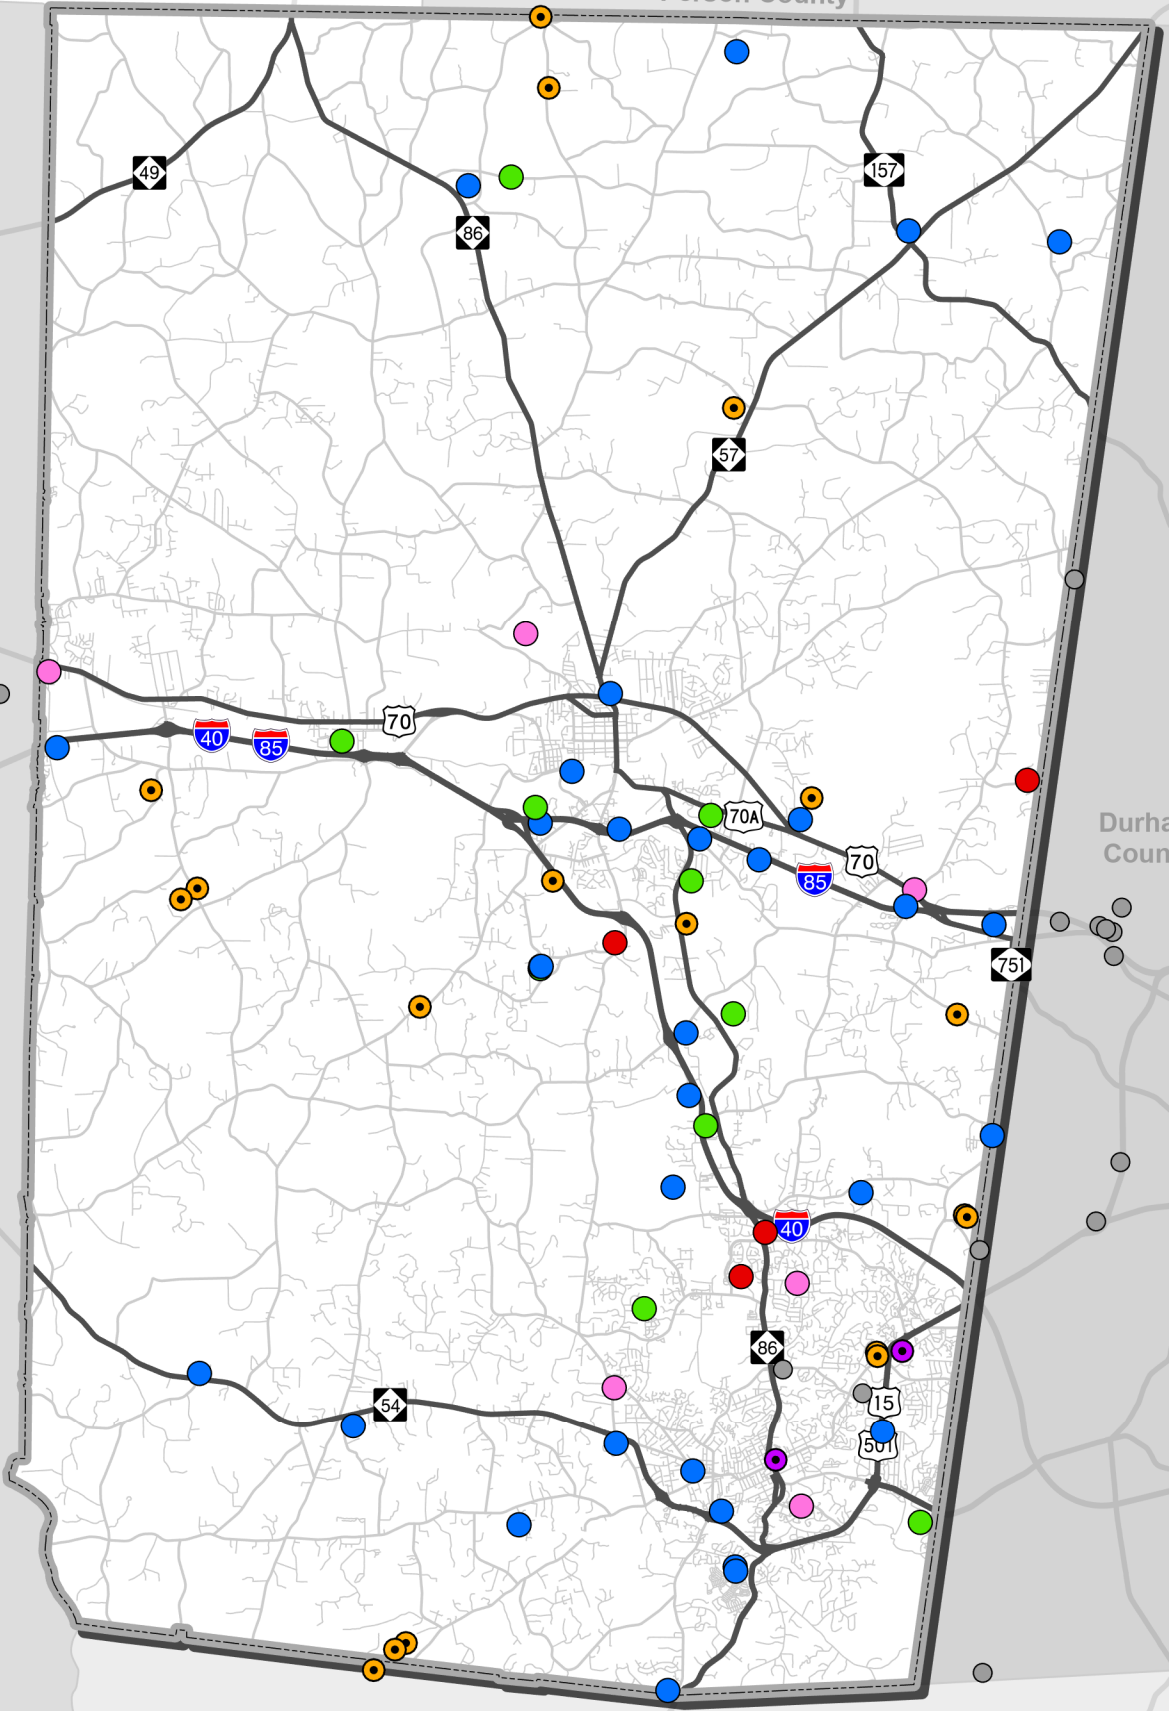

ORANGE COUNTY, NC
Telecommunication Sites

Caswell County

Person County

Durham County

Alamance County

Chatham County

Site Type

- Electric Transmission
- Guyed
- Lattice
- Monopole
- Rooftop
- Water Tower
- Unknown

1 in = 3 miles

ORANGE COUNTY
NORTH CAROLINA

Planning and Inspections Department (BC)
9/30/2020