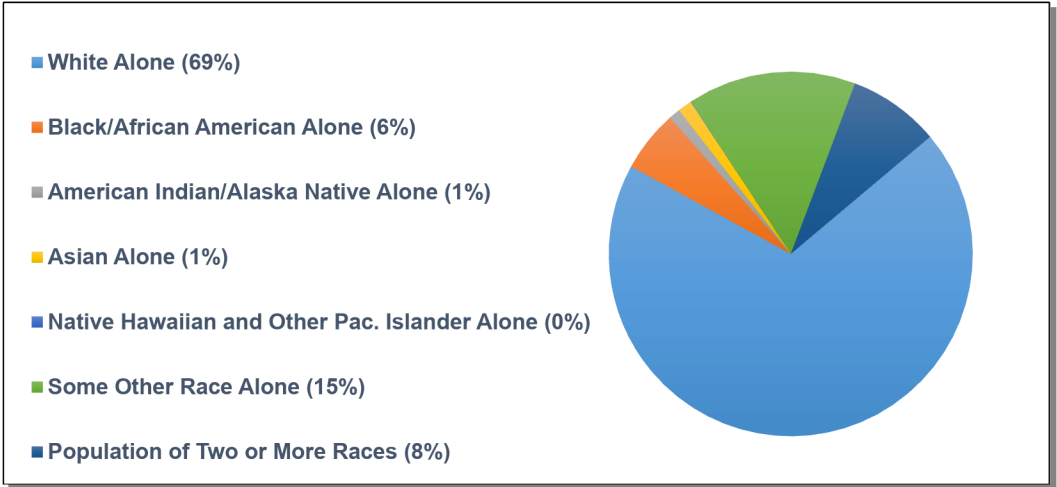

Eno Township - Census 2020

Total Population	8,437
Hispanic/Latino Population of Any Race	1,842
Total Population of One Race	7,750
White Alone	5,828
Black/African American Alone	461
American Indian/Alaska Native Alone	87
Asian Alone	105
Native Hawaiian and Other Pac. Islander Alone	2
Some Other Race Alone	1,267
Population of Two or More Races	687
Total 18+ Population	6,400
Population 18+ of One Race	5,990
Hispanic/Latino 18+ of Any Race	1,099
White 18+ Alone	4,698
Black/African American 18+ Alone	370
Asian 18+ Alone	87
American Indian/Alaska Native 18+ Alone	59
Native Hawaiian and Other Pac. Islander 18+ Alone	2
Some Other Race 18+ Alone	774
Population of Two or More Races 18+	410
Total Housing Units	3,293
Occupied Housing Units	3,126
Vacant Housing Units	167
Total Group Quarters Population	0
Adult Correctional GQ Pop.	0
College GQ Pop.	0
Noninstitutionalized GQ Pop.	0
Institutionalized GQ Population	0
Juvenile Facility GQ Pop.	0
Military GQ Pop.	0
Nursing Facility GQ Pop.	0
Other Institutionalized GQ Pop.	0
Other Noninstitutionalized GQ Pop.	0