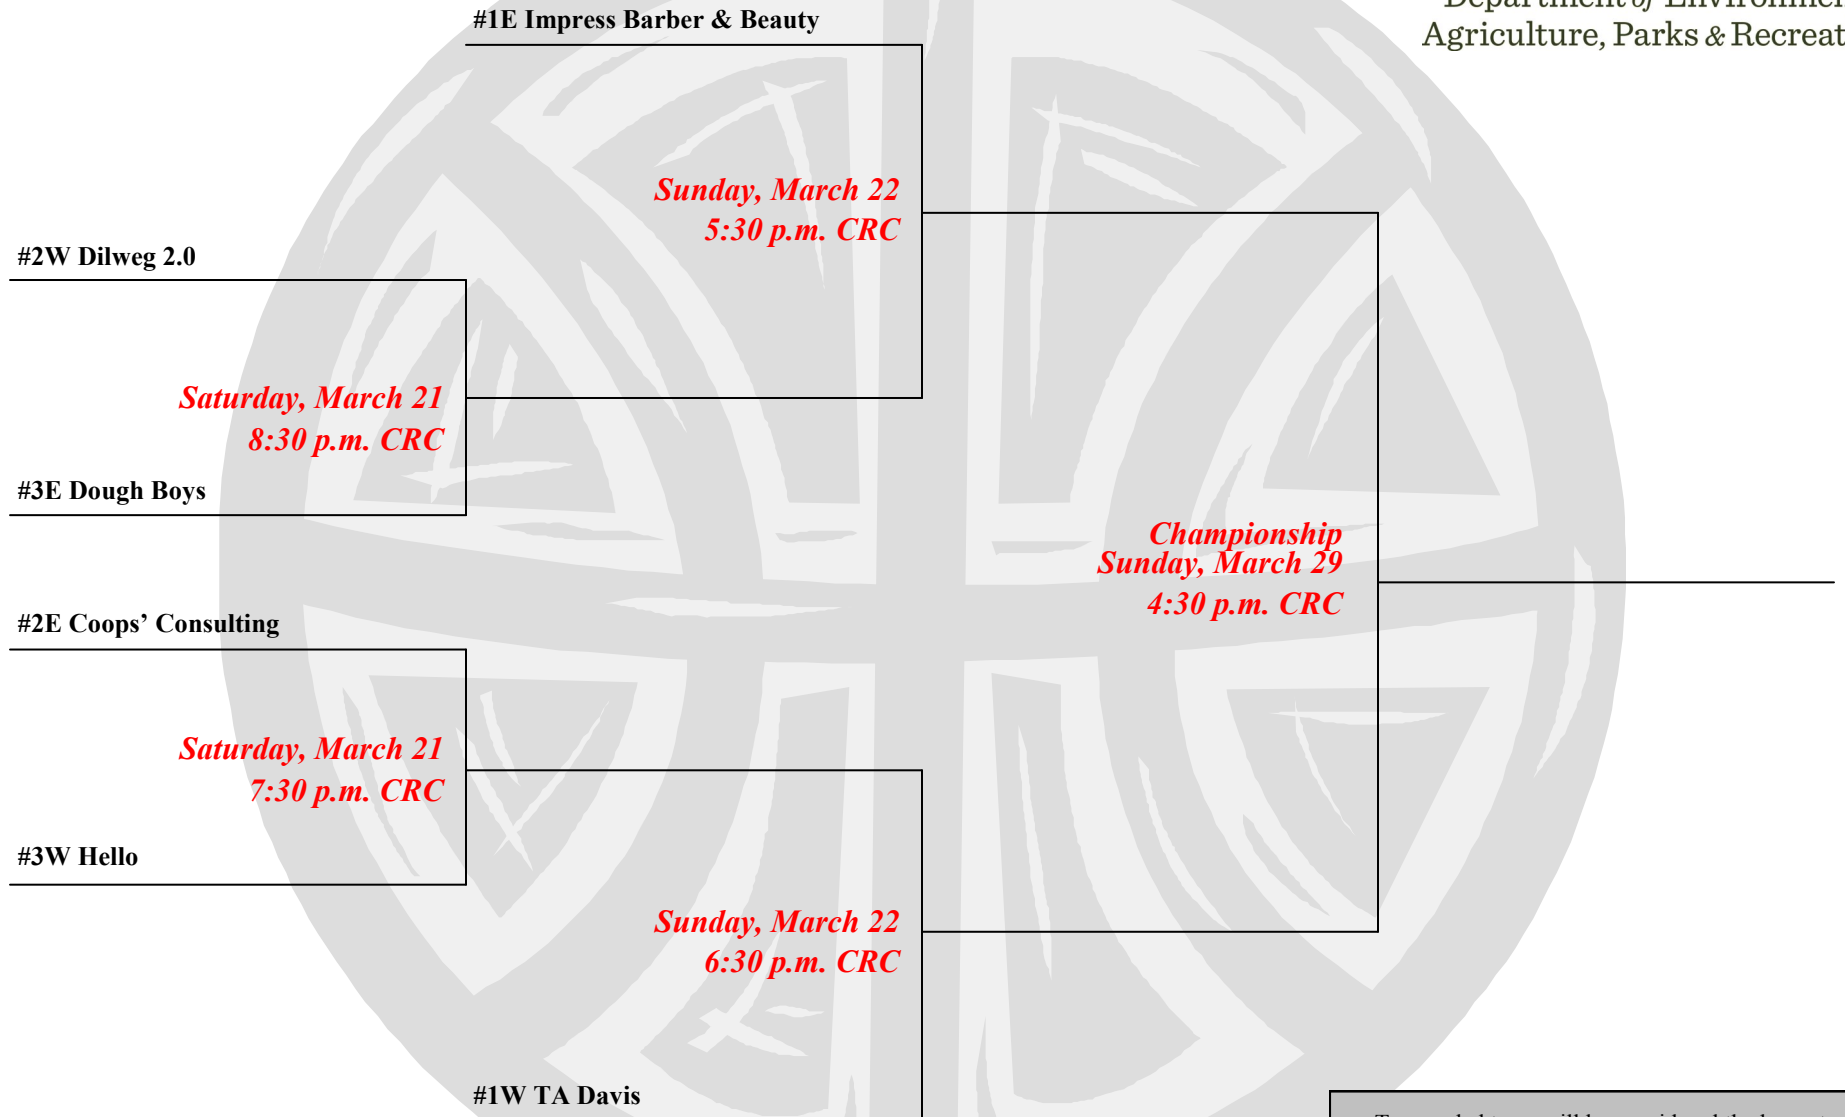

# 2020 Winter Men's Adult Basketball A Tournament Schedule

Department of Environment,  
Agriculture, Parks & Recreation

Top seeded team will be considered the home team  
and will sit to the left of the scorer's table.

Teams will receive their championship trophy at the  
conclusion of their final game.