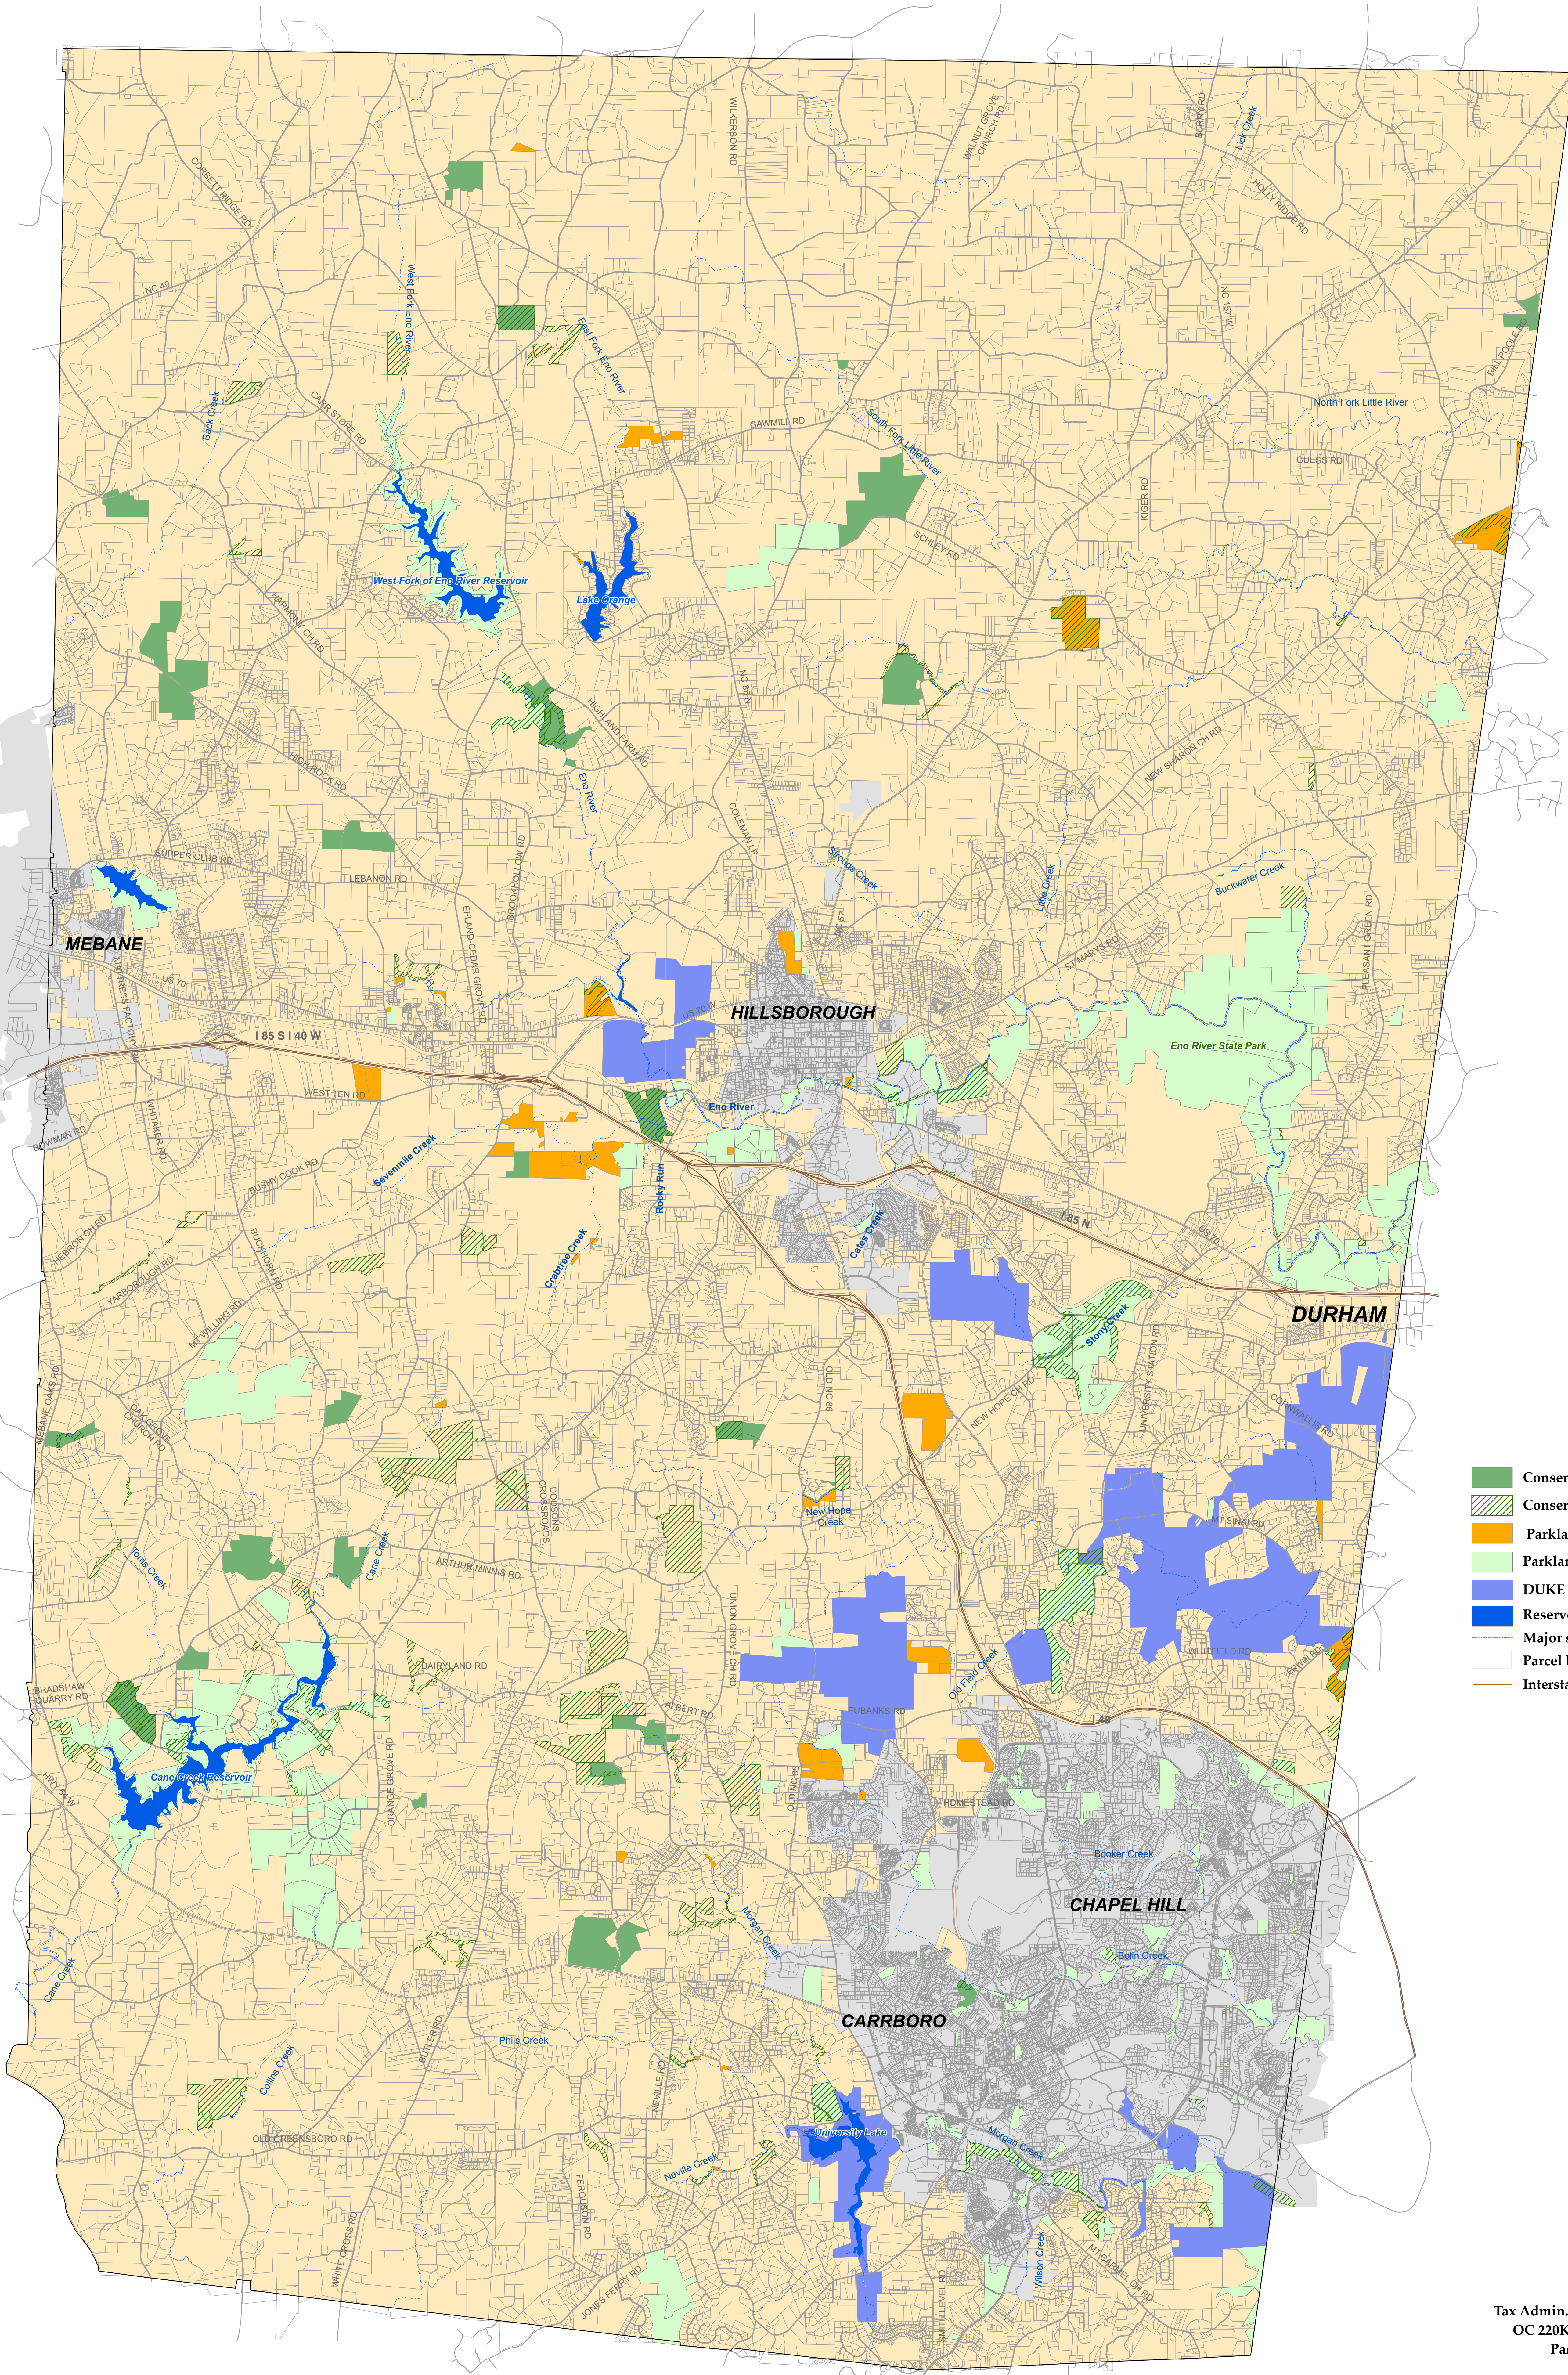

Parkland and Conservation Areas in Orange County

1 inch = 3,514 feet

- Conservation easement held by Orange County
- Conservation easement held by other entities
- Parkland & open space owned by Orange County
- Parkland & open space owned by other entities
- DUKE & UNC lands
- Reservoirs & lakes
- Major streams
- Parcel boundary
- Interstate