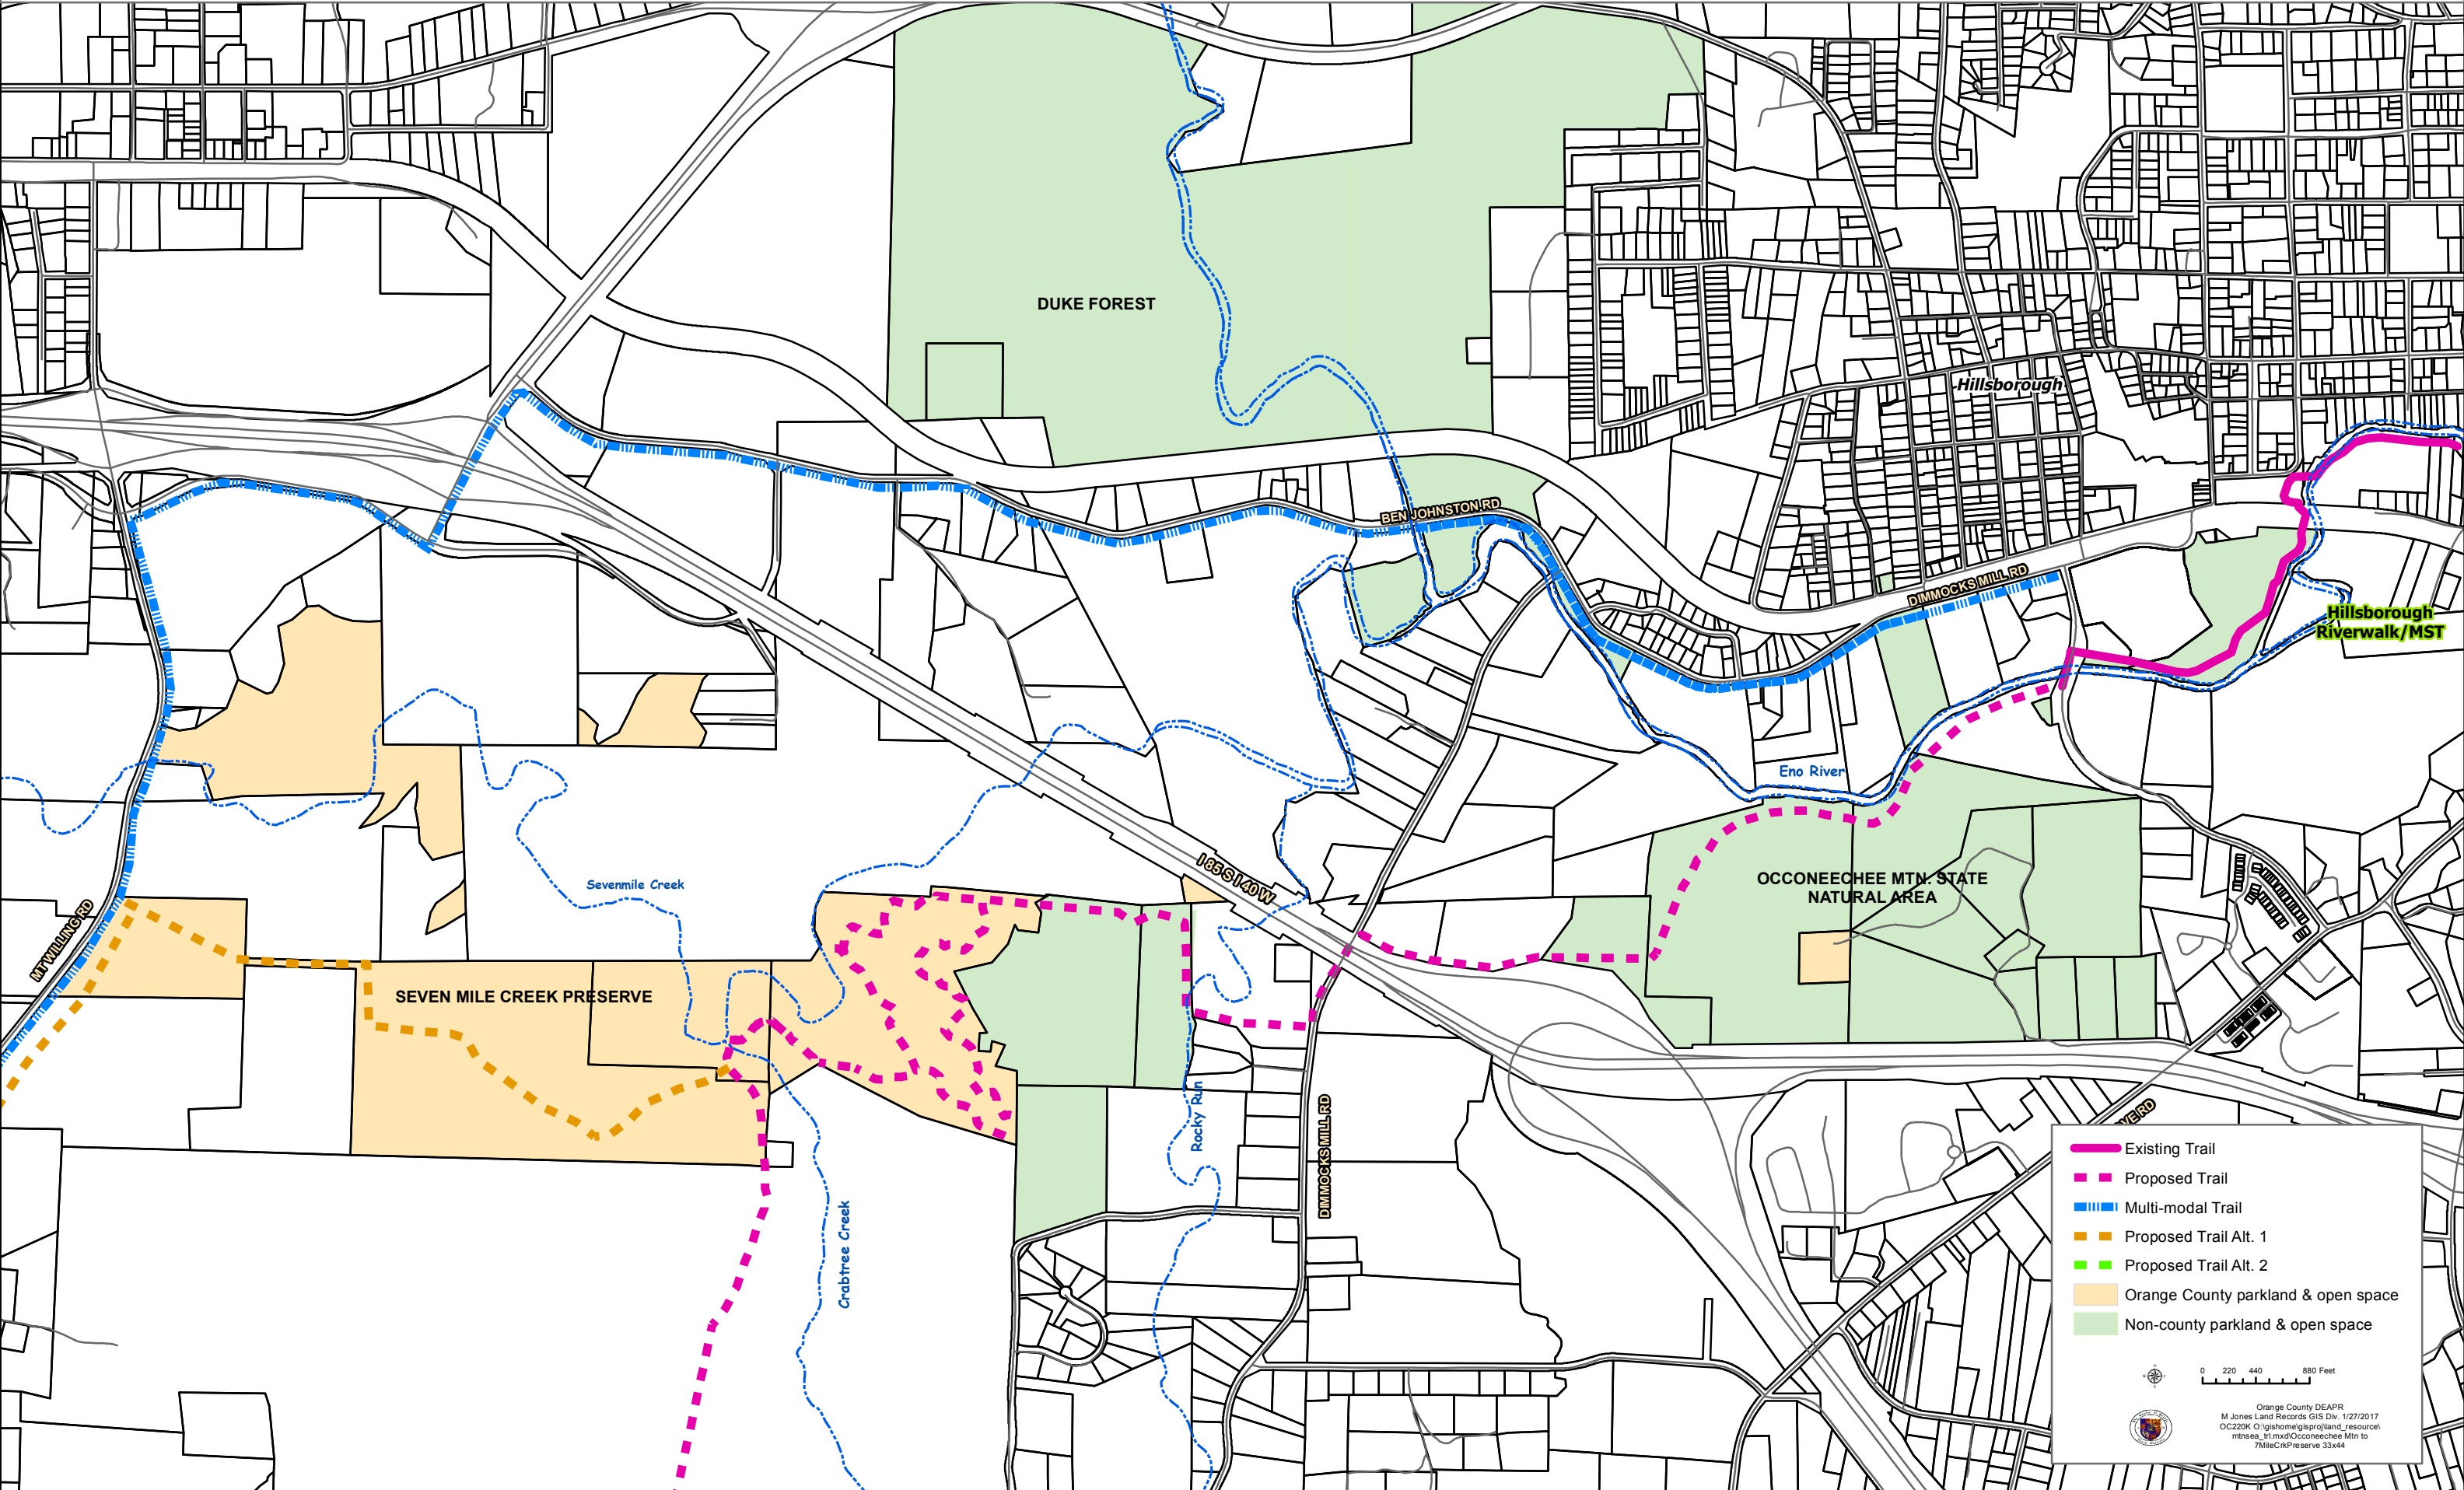

Proposed Mountains-to-Sea Trail (Segment 11) - Occoneechee Mtn. Natural Area to Seven Mile Creek Preserve

Legend

- Existing Trail
- Proposed Trail
- Multi-modal Trail
- Proposed Trail Alt. 1
- Proposed Trail Alt. 2
- Orange County parkland & open space
- Non-county parkland & open space

0 220 440 880 Feet

Orange County DEAPR
M. Jones Land Records GIS Div. 1/27/2017
OC220K O:\gishome\gisproj\land_resource\mtnsea_tr.mxd\Occoneechee Mtn to 7MileCkPrsve 33x44