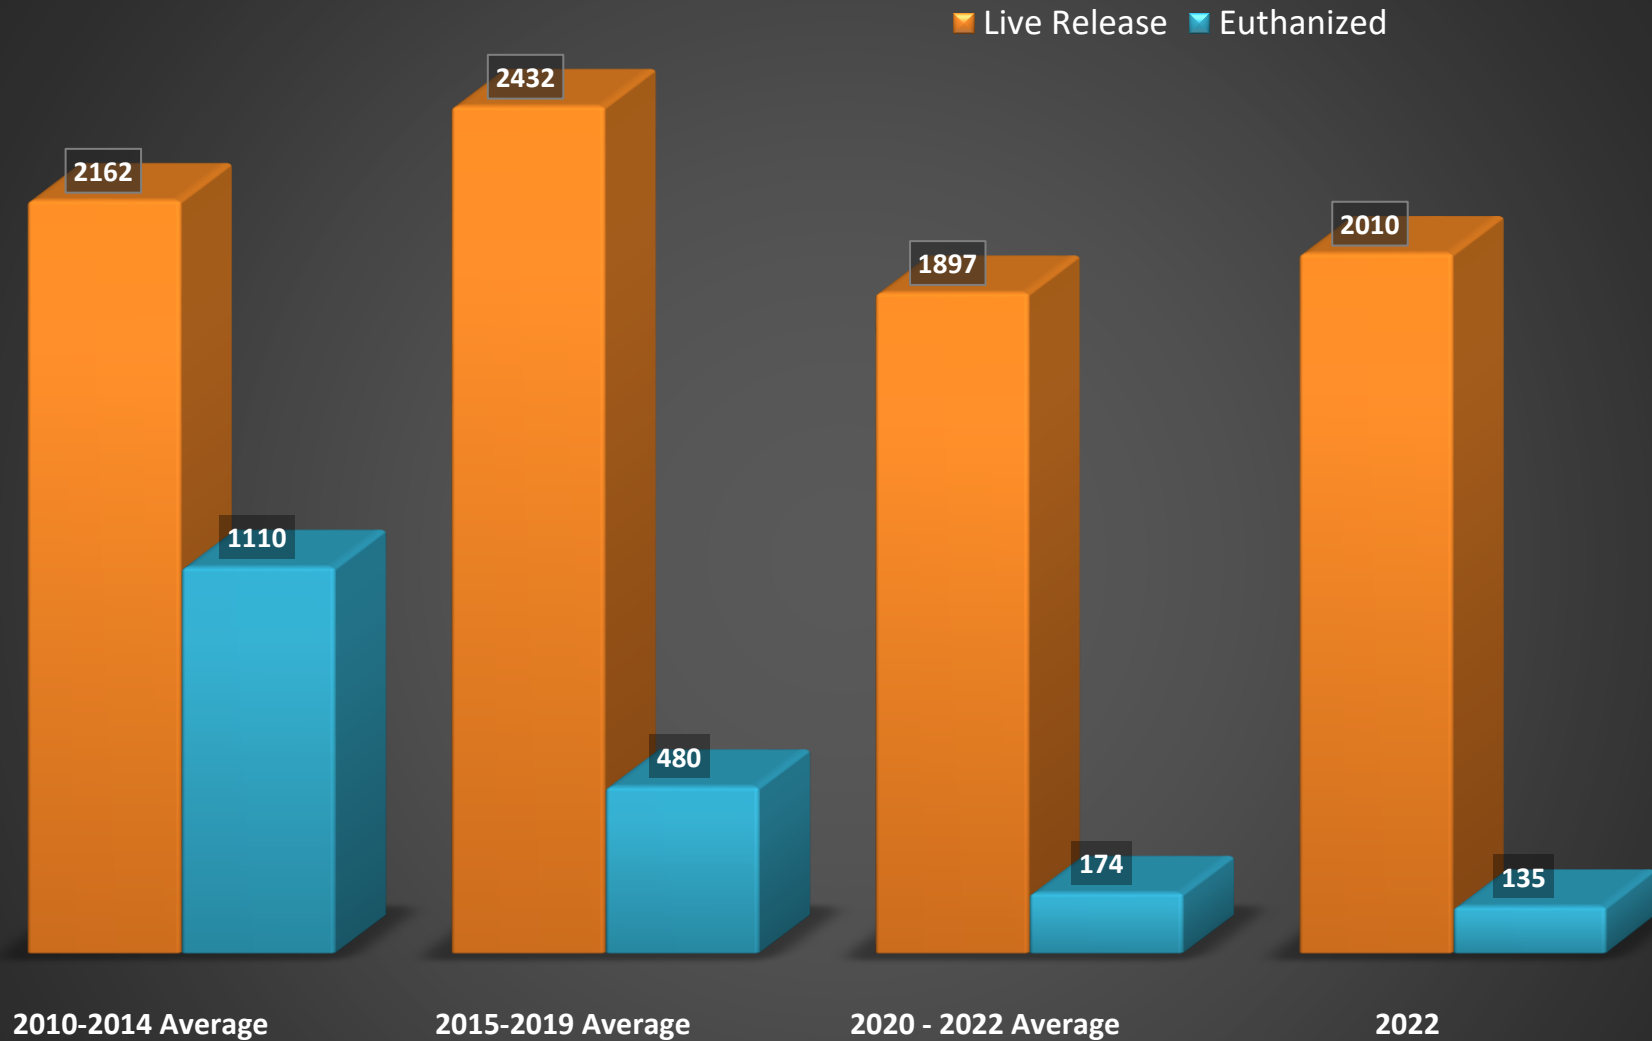

Animal Outcomes 2010 - 2022

***Live Release Rate is the total number of animals that were adopted, transferred, or returned to their owners out of all animals that left the shelter and were considered adoptable during a specific time period.**