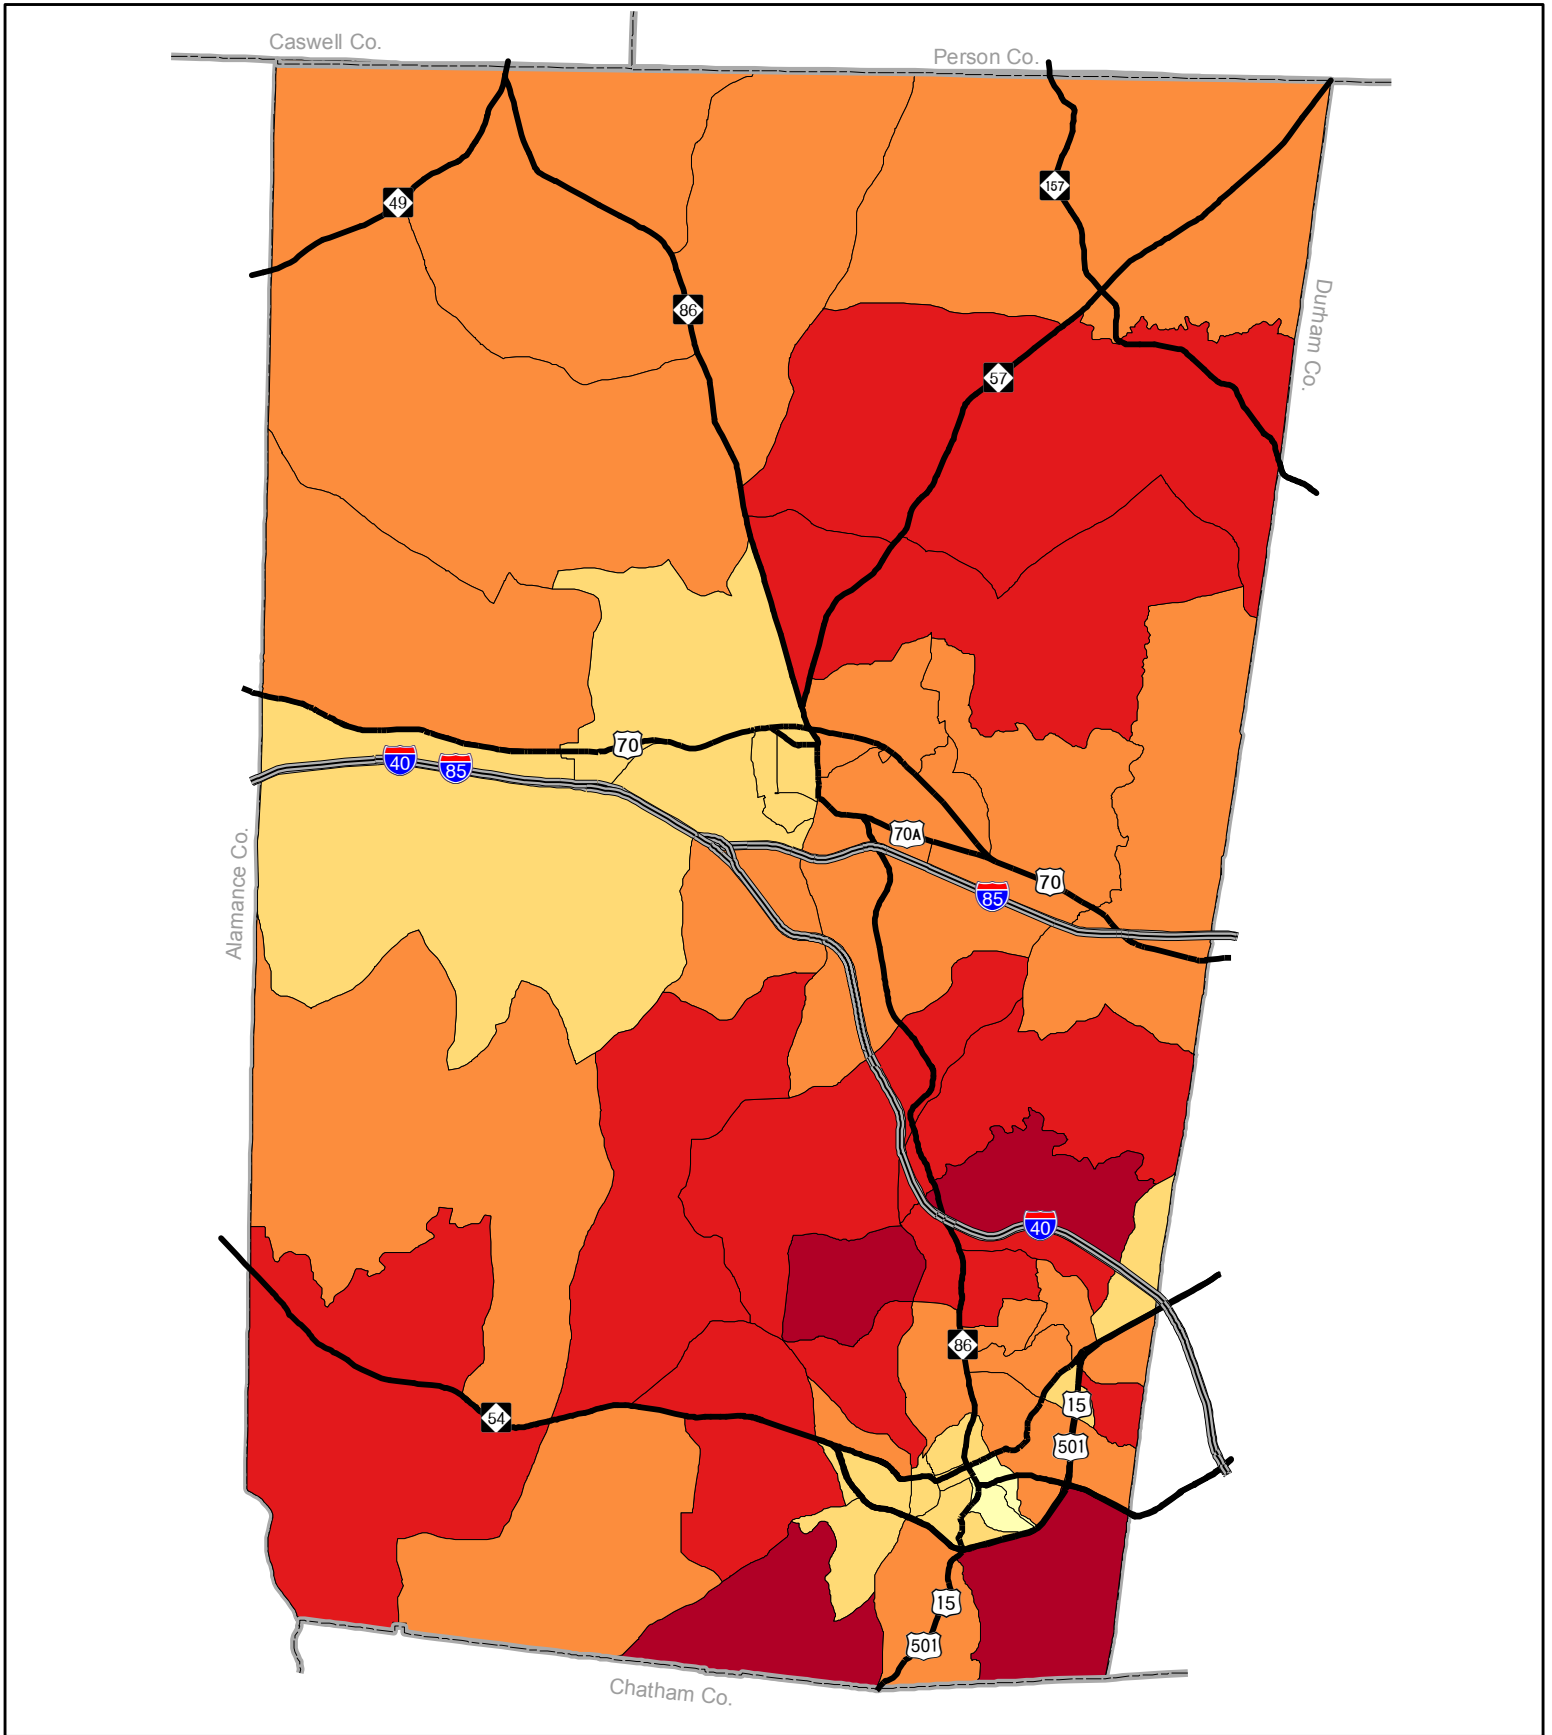

Orange County Median Household Income (Census 2000)

Median Household Income (1999)	
	4,520 - 16,699
	16,700 - 38,518
	38,519 - 56,666
	56,667 - 80,930
	80,931 - 127,193

1 inch equals 3 miles
 0 1 2 3 Miles

Orange County Planning and Inspections Department
 GIS Map Prepared by Brian Carson July 11, 2006