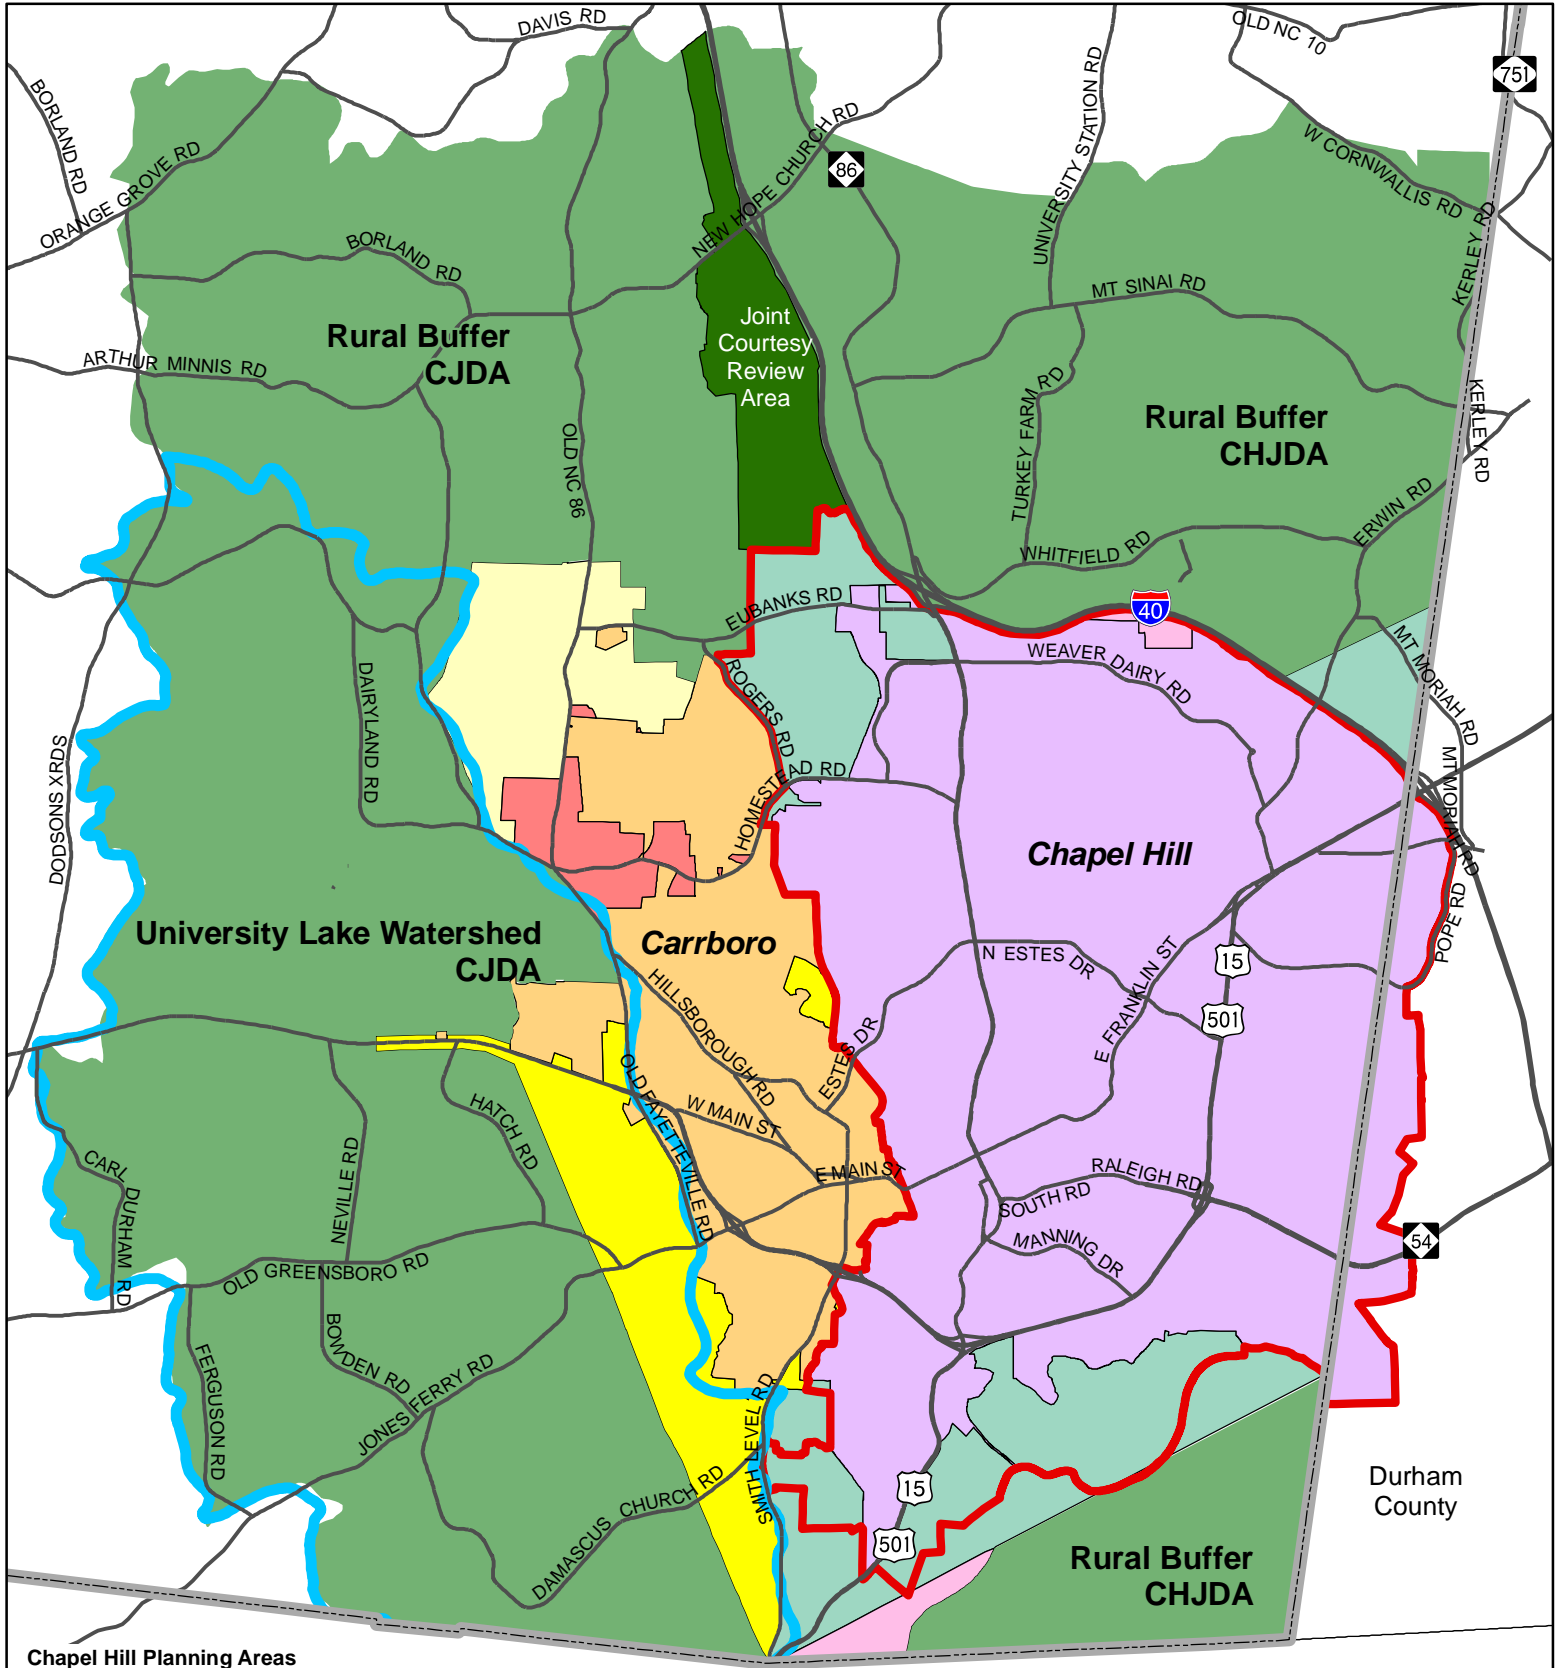

Orange County-Chapel Hill-Carrboro Joint Planning Area

Chapel Hill Planning Areas

- Chapel Hill City Limits
- Chapel Hill ETJ
- Chapel Hill Urban Services Area

Carrboro Planning Areas

- Carrboro City Limits
- Carrboro ETJ

- JPA Carrboro Transition Area 1
- JPA Carrboro Transition Area 2
- JPA Chapel Hill Transition Areas
- Rural Buffer
- Joint Courtesy Review Area
- University Lake Watershed

Orange County, Chapel Hill, Carrboro Joint Planning Agreement (JPA)