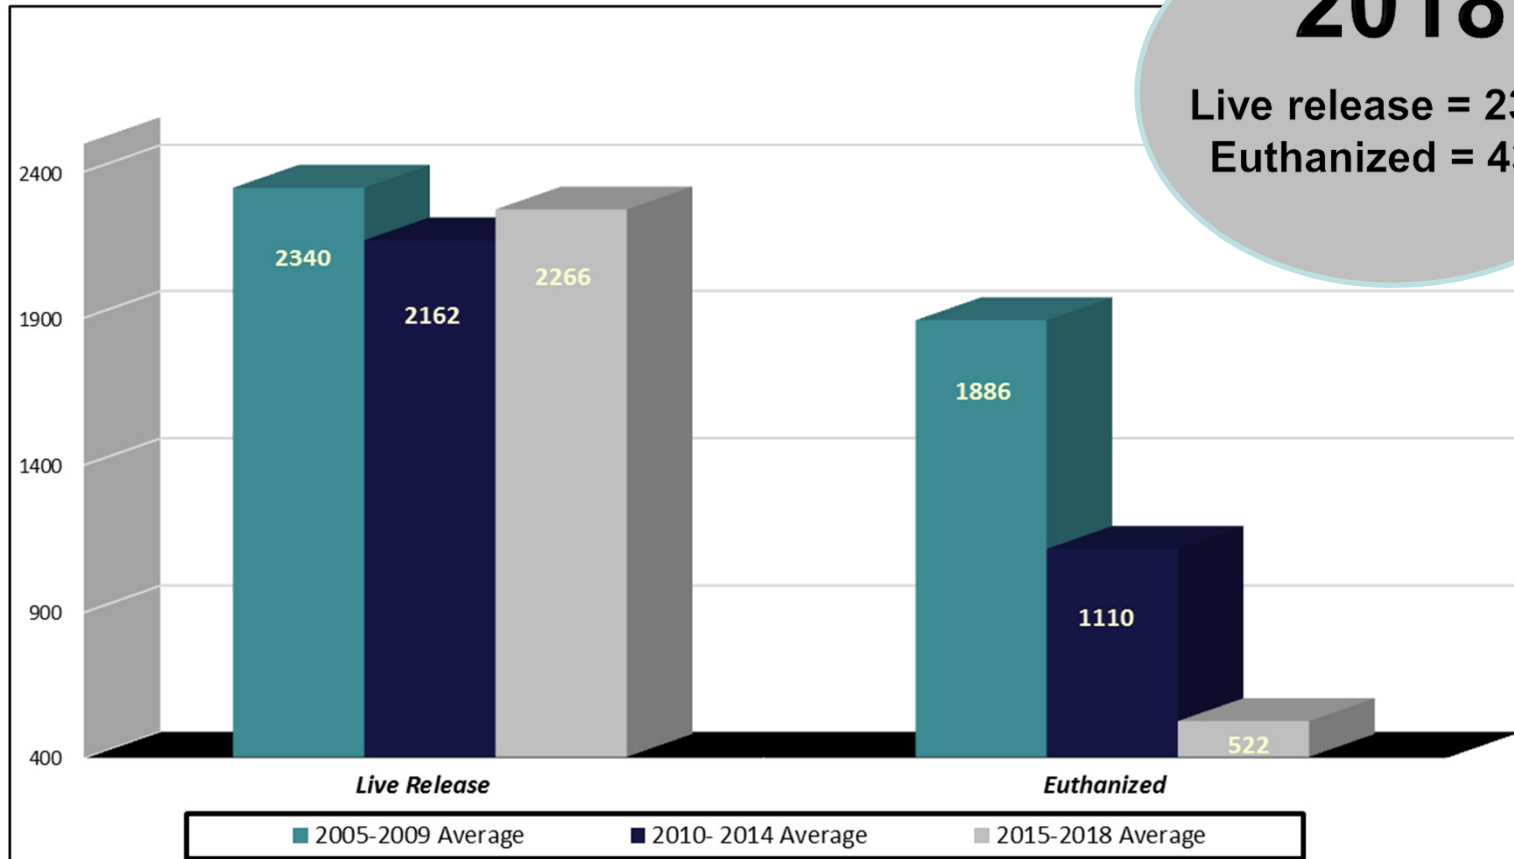

# Animal Outcomes 2005-2018

**2018**  
Live release = 2335  
Euthanized = 430

"Live Release" animals include animals that were recovered by their owner, adopted, or transferred to a placement partner organization (rescue group)